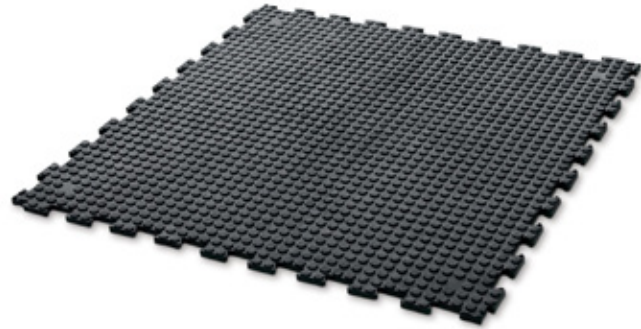

# DoubleStud

**23mm thick, multi-use mat with rubber studs on both surface and underside.**

DoubleStud is a 23mm thick, multi-use rubber matting with studs on both the surface and underside designed to provide anti-slip support for hooves. Its prominent profile ensures excellent grip, providing surety for your animals. Excellent in a range of applications including wash bay areas, entry/exit, herringbone platforms, yards, deer sheds, feed pads, and underpasses.

## Applications

Yards, Entry/Exit, Herringbone Milking Platforms, Underpass, Feed Pads, Deer Sheds, Wash Bays

### Features

- Studded base for added comfort
- Interlocking Edge
- Heavy duty rubber, made to last