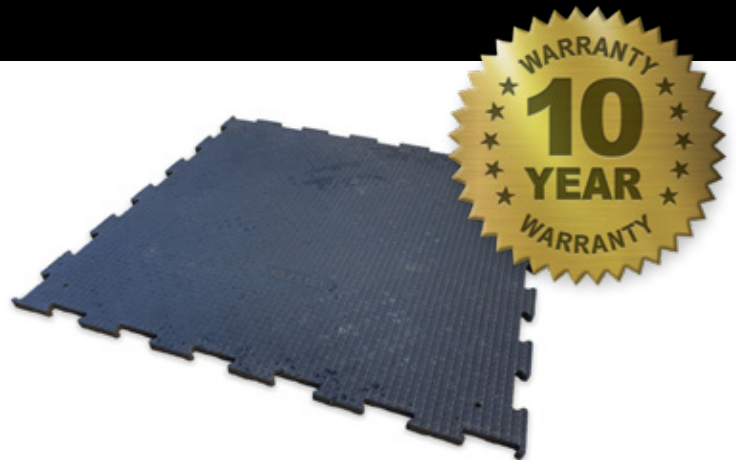

# Karera

Premium interlocking mat with a grid-profile surface and thick multi square base.

Karera is a high-quality German-made mat that has an anti-slip grid profile surface. This makes it a robust yet comfortable rubber mat, perfect for enhanced animal health and productivity.

### Features

- Easy to clean grid profile pattern
- Multi square base for comfort
- Precision-cut interlock edges
- Cushioned base for comfort

### Dimensions

Length: 1000mm

Width: 1000mm

Thickness: 20mm

Slip Resistant

10 Year Warranty

Recycled Rubber

Certified Installation